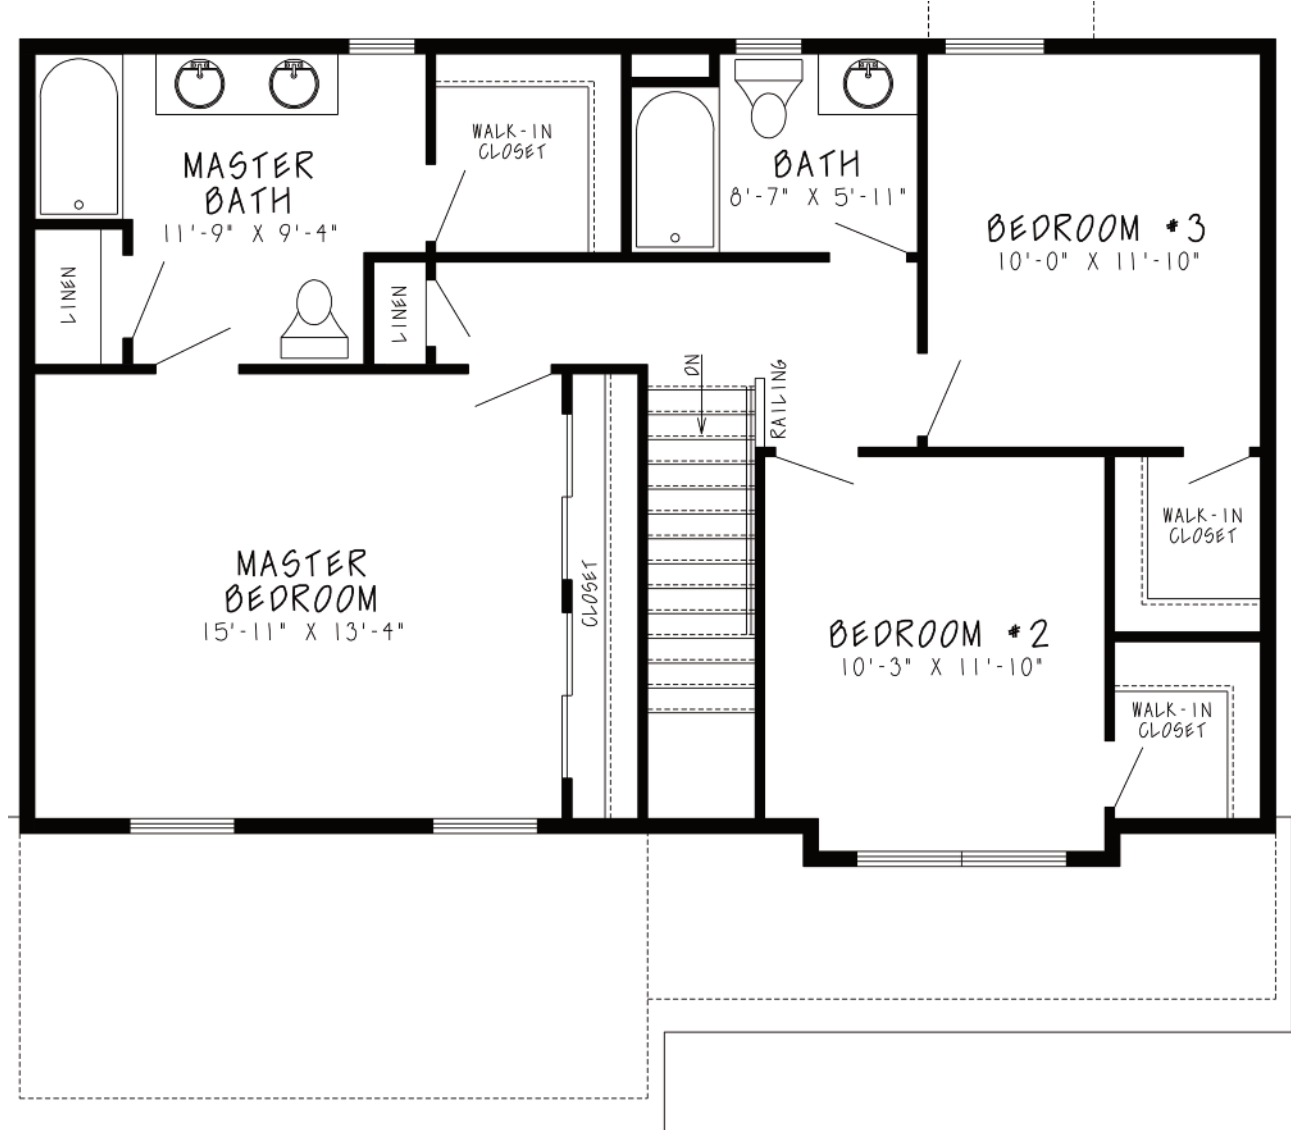

THE WILLSON

A FAMILY HOME

DeGraff - Bloom

■ CUSTOM BUILDERS, INC. ■

THE WILLSON (FIRST FLOOR)

679 SQ. FT.

FIRST FLOOR PLAN

679 SQUARE FEET - "THE WILLSON"

THE WILLSON (SECOND FLOOR)

922 SQ. FT.

SECOND FLOOR PLAN

922 SQUARE FEET - "THE WILLSON"