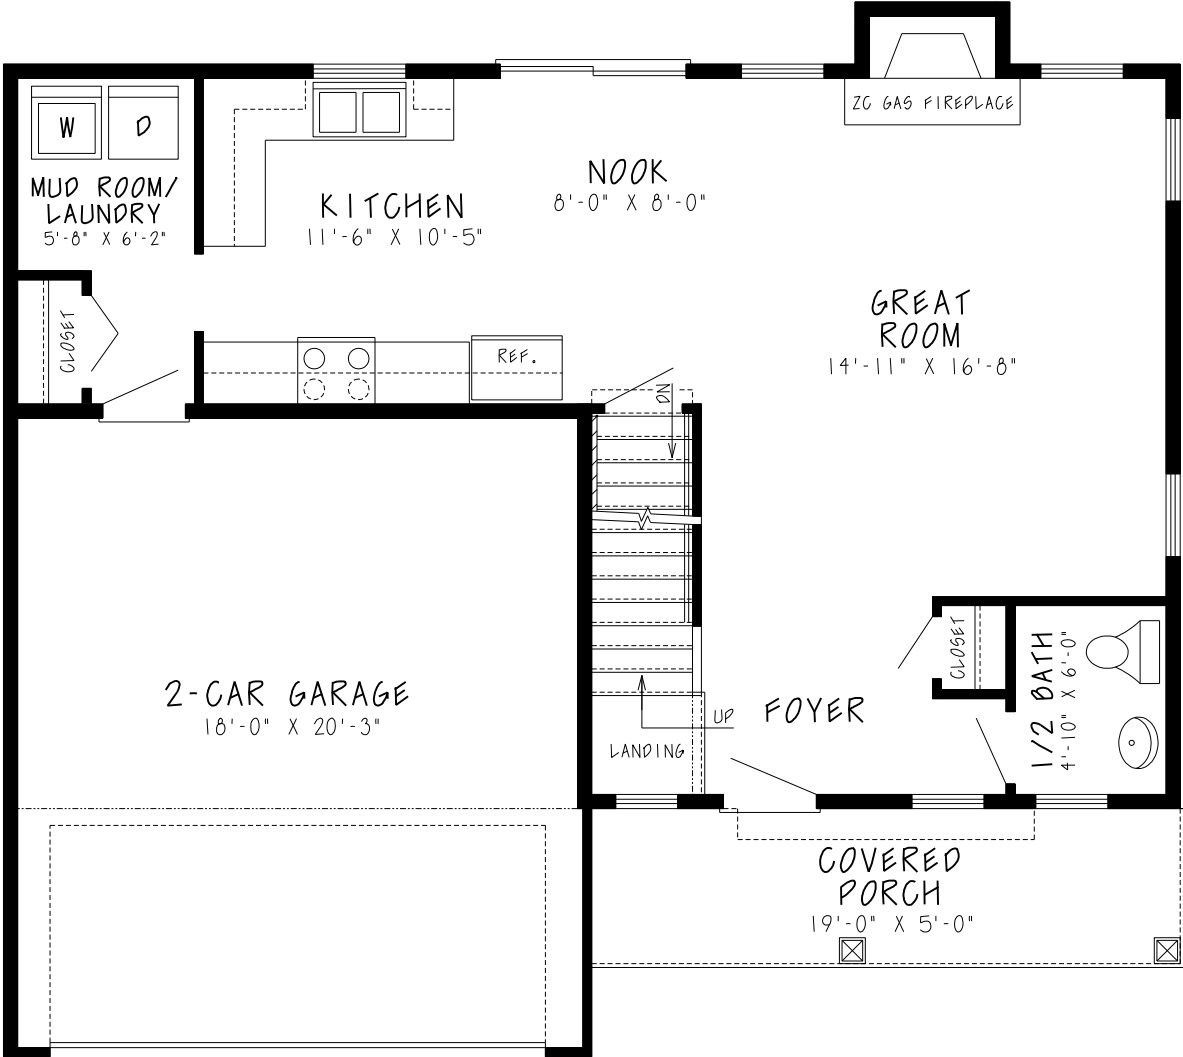

THE WILLSON

A FAMILY HOME

DeGraff - Bloom

■ CUSTOM BUILDERS, INC. ■

THE WILLSON (FIRST FLOOR)

679 SQ. FT.

FIRST FLOOR PLAN

679 SQUARE FEET - "THE WILLSON"

THE WILLSON (SECOND FLOOR)

922 SQ. FT.

SECOND FLOOR PLAN

922 SQUARE FEET - "THE WILLSON"