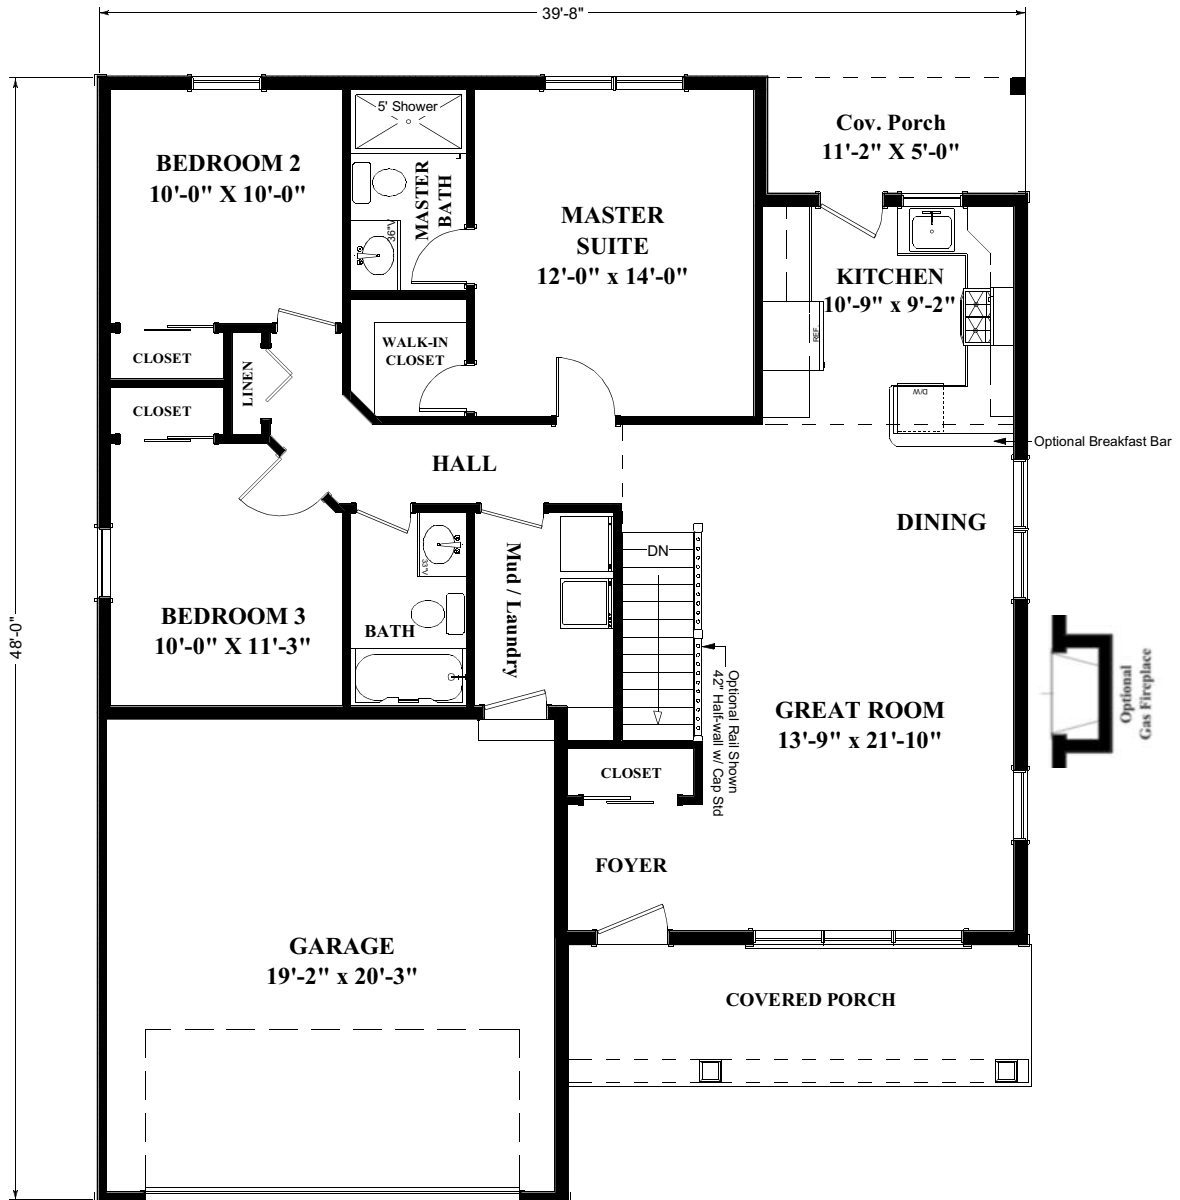

THE BEEKMAN

A RANCH STYLE HOME

DeGraff - Bloom

■ CUSTOM BUILDERS, INC. ■

THE BEEKMAN

1224 SQ. FT.

FIRST FLOOR PLAN

1,224 sq ft