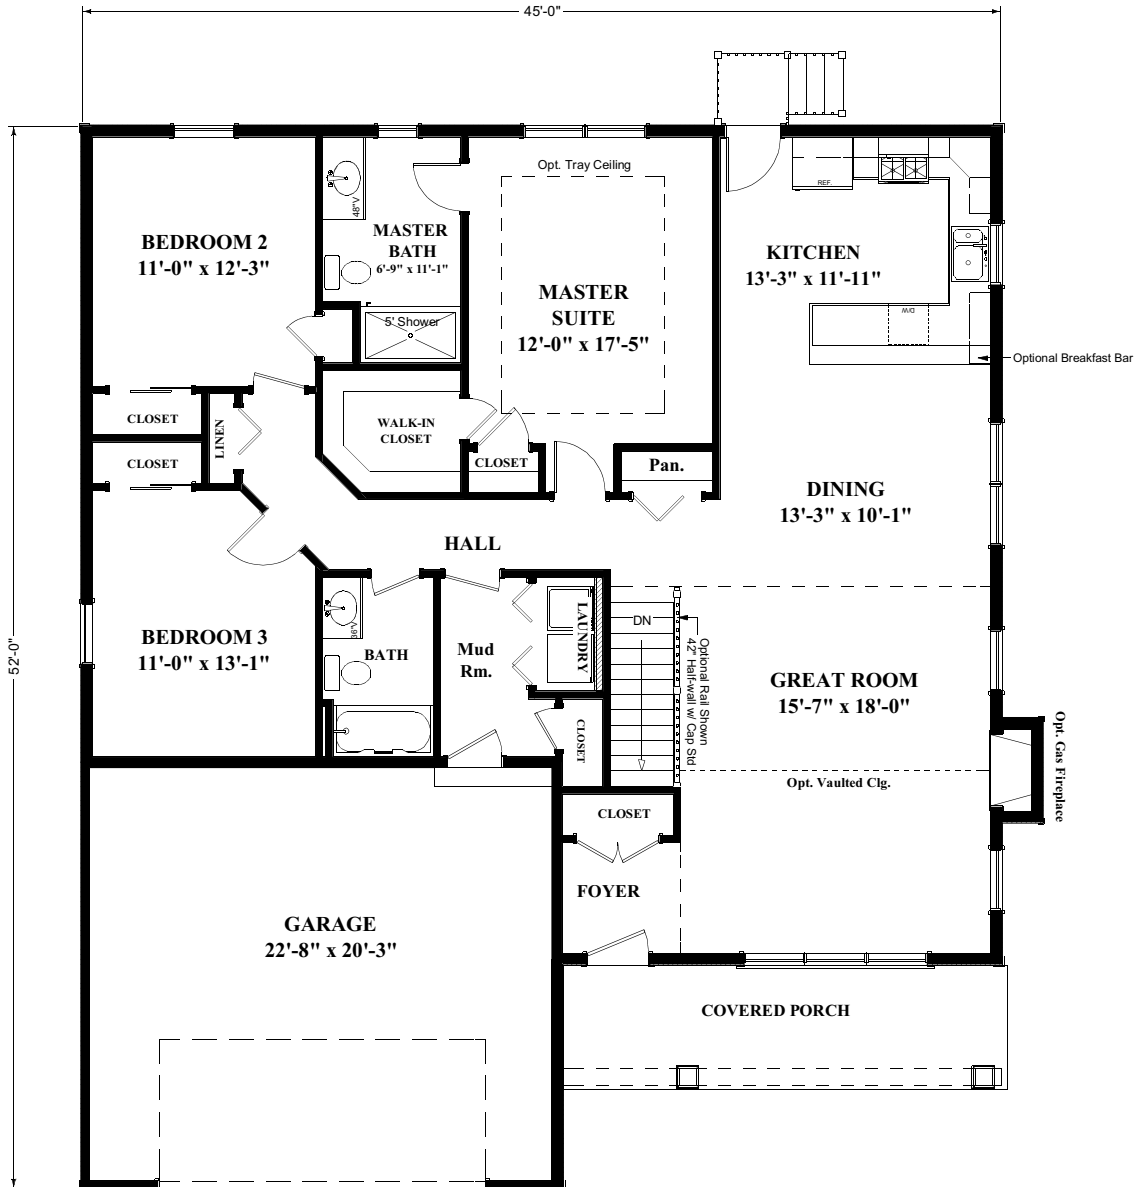

THE BEEKMAN IV

A RANCH STYLE HOME

DeGraff - Bloom

■ CUSTOM BUILDERS, INC. ■

THE BEEKMAN IV

1623 SQ. FT.

FIRST FLOOR PLAN

1,623 sq ft